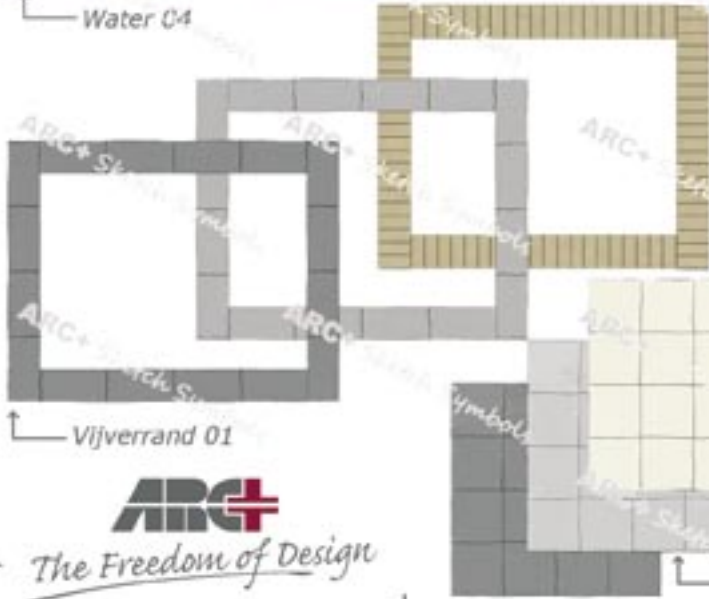

Shoes 08

ARC+
The Freedom of Design

Pond 01

Floor 14

Floor 10

Water 04

Vijverrand 01

Groundcover 05

Garden flags 04

Grass 01

Grass 02

ARC Technology has the Full rights of the "ARC+ Sketch Symbols" granted by agreement with Franklin van Zandvoort. No copy rights are granted to any third party.

The logo features the letters 'ARC' in a bold, grey, sans-serif font. The letter 'C' is partially obscured by a red plus sign (+) that is integrated into the design. To the right of this graphic, the words 'Sketch Symbols' are written in a clean, grey, sans-serif font.